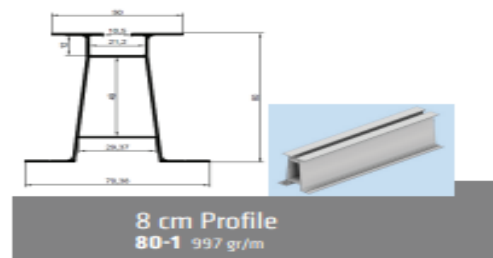

ECO SERIAL

15 DEGREE TRIANGLE SYSTEM

13 DEGREE PARTIAL TRIANGLE SYSTEM

L BRACKET SYSTEM

Side Connectable Profile
1820 999 gr/m

Side Connectable Profile
820-M02 776 gr/m

L Bracket

GROUND SYSTEMS