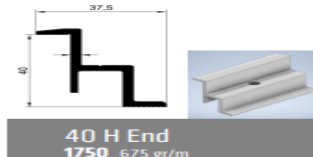

TILE ROOF SYSTEMS

ARK SERIAL

NEW GENERATION SERIAL

H-SERIAL