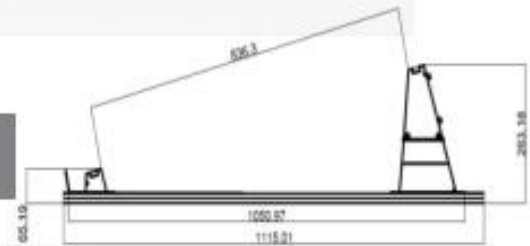

ECO SERIAL

15 DEGREE TRIANGLE SYSTEM

13 DEGREE PARTIAL TRIANGLE SYSTEM

L BRACKET SYSTEM

Side Connectable Profile
1820 999 gr/m

Side Connectable Profile
820-M02 776 gr/m

L Bracket

GROUND SYSTEMS