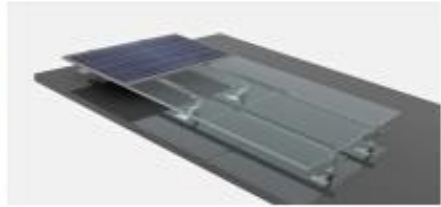

TILE ROOF SYSTEMS