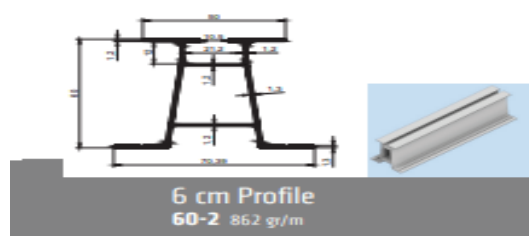

ECO SERIAL

15 DEGREE TRIANGLE SYSTEM

13 DEGREE PARTIAL TRIANGLE SYSTEM

L BRACKET SYSTEM

Side Connectable Profile
1820 999 gr/m

Side Connectable Profile
820-M02 776 gr/m

L Bracket

GROUND SYSTEMS