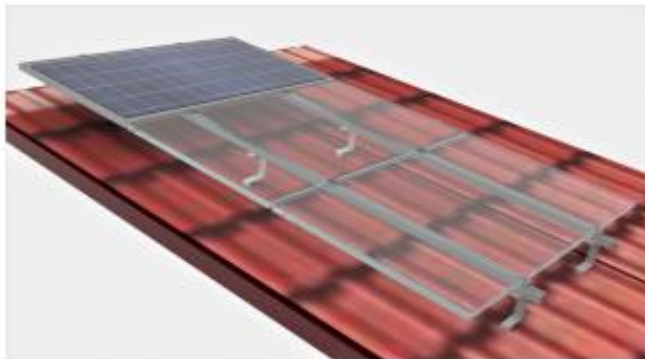

PHOTOVOLTAIC PROFILE SYSTEMS

AMARI
metal innovations

WE CARRY YOUR ENERGY

TILE ROOF SYSTEMS

ARK SERIAL

NEW GENERATION SERIAL

H-SERIAL

STANDART PROFILES

ECO SERIAL

15 DEGREE TRIANGLE SYSTEM

13 DEGREE PARTIAL TRIANGLE SYSTEM

L BRACKET SYSTEM

Side Connectable Profile
1820 999 gr/m

Side Connectable Profile
820-M02 776 gr/m

L Bracket

GROUND SYSTEMS