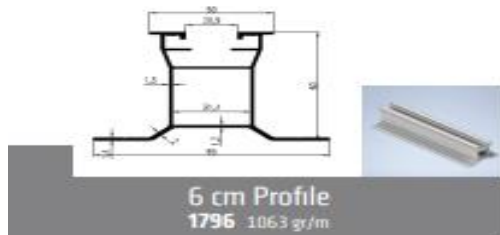

ECO SERIAL

15 DEGREE TRIANGLE SYSTEM

13 DEGREE PARTIAL TRIANGLE SYSTEM

L BRACKET SYSTEM

Side Connectable Profile
1820 999 gr/m

Side Connectable Profile
820-M02 776 gr/m

L Bracket

GROUND SYSTEMS