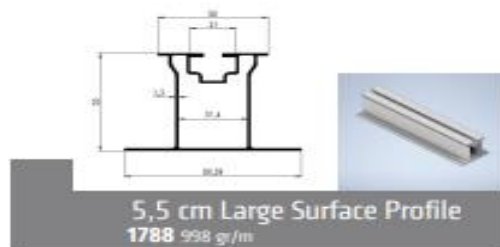

ECO SERIAL

15 DEGREE TRIANGLE SYSTEM

13 DEGREE PARTIAL TRIANGLE SYSTEM

L BRACKET SYSTEM

Side Connectable Profile
1820 999 gr/m

Side Connectable Profile
820-M02 776 gr/m

L Bracket

GROUND SYSTEMS