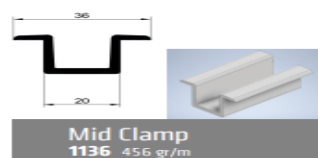

NEW GENERATION SERIAL