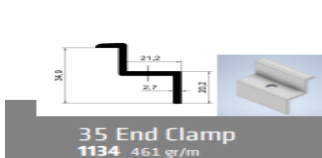

NEW GENERATION SERIAL