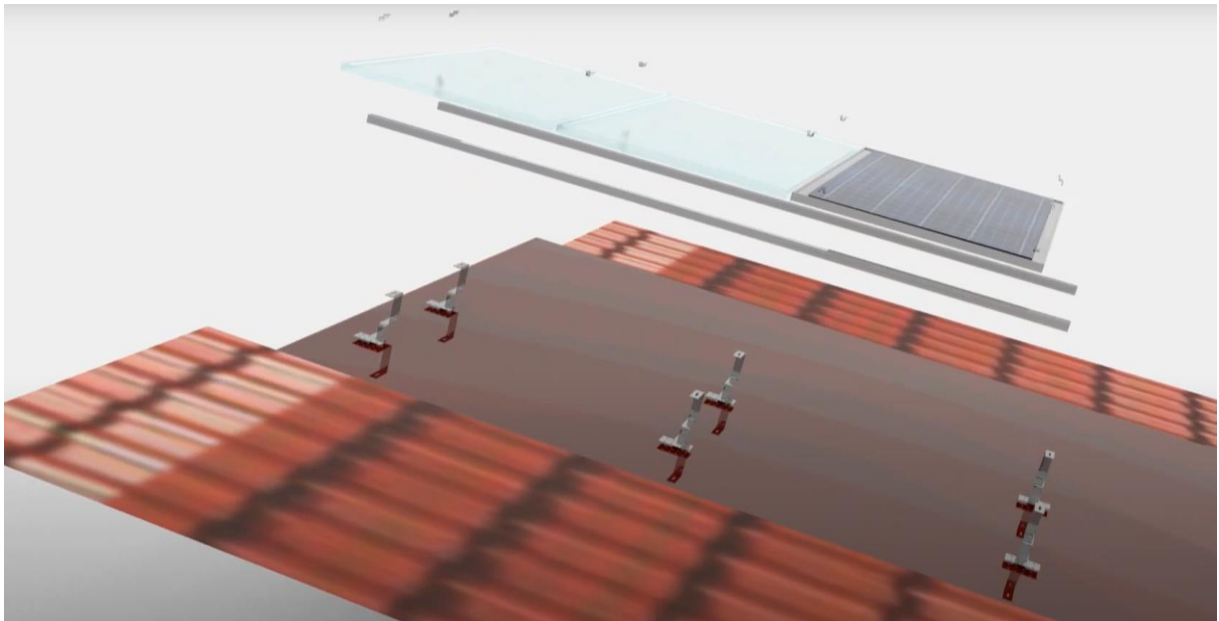

PHOTOVOLTAIC PROFILE SYSTEMS

AMARI
metal innovations

WE CARRY YOUR ENERGY

TILE ROOF SYSTEMS

ARK SERIAL

NEW GENERATION SERIAL

H-SERIAL

STANDART PROFILES

ECO SERIAL

15 DEGREE TRIANGLE SYSTEM

13 DEGREE PARTIAL TRIANGLE SYSTEM

L BRACKET SYSTEM

Side Connectable Profile
1820 999 gr/m

Side Connectable Profile
820-M02 776 gr/m

L Bracket

GROUND SYSTEMS