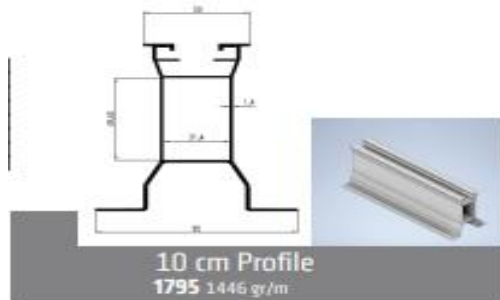

ECO SERIAL

15 DEGREE TRIANGLE SYSTEM

13 DEGREE PARTIAL TRIANGLE SYSTEM

L BRACKET SYSTEM

Side Connectable Profile
1820 999 gr/m

Side Connectable Profile
820-M02 776 gr/m

L Bracket

GROUND SYSTEMS