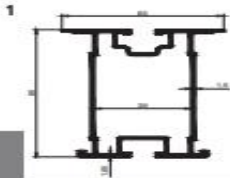

ECO SERIAL

15 DEGREE TRIANGLE SYSTEM

13 DEGREE PARTIAL TRIANGLE SYSTEM

L BRACKET SYSTEM

Side Connectable Profile
1820 999 gr/m

Side Connectable Profile
820-M02 776 gr/m

L Bracket

GROUND SYSTEMS