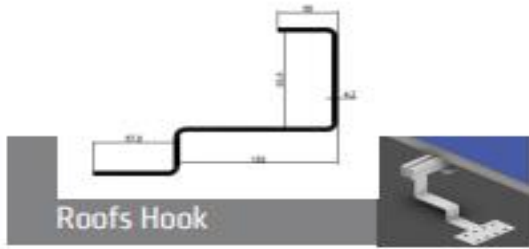

TILE ROOF SYSTEMS

ARK SERIAL

NEW GENERATION SERIAL

H-SERIAL