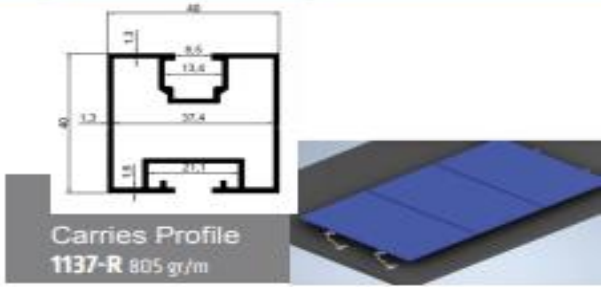

TILE ROOF SYSTEMS

ARK SERIAL

NEW GENERATION SERIAL

H-SERIAL