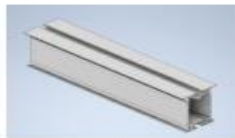

1642 1165 gr/m