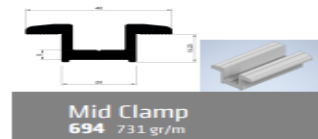

TILE ROOF SYSTEMS

ARK SERIAL

NEW GENERATION SERIAL

H-SERIAL