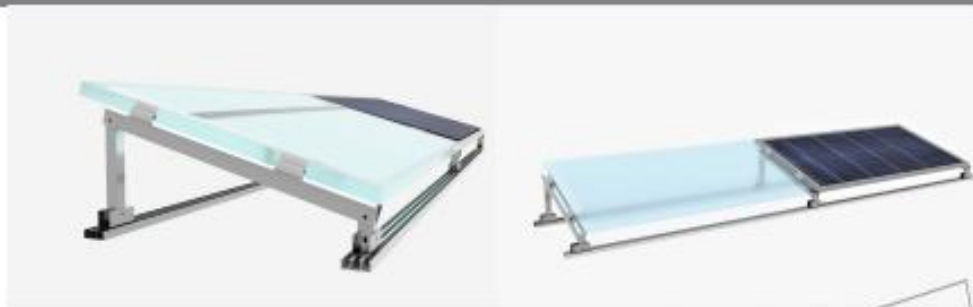

PHOTOVOLTAIC PROFILE SYSTEMS

AMARI
metal innovations

WE CARRY YOUR ENERGY

TILE ROOF SYSTEMS

ARK SERIAL

NEW GENERATION SERIAL

H-SERIAL

STANDART PROFILES

ECO SERIAL

15 DEGREE TRIANGLE SYSTEM

13 DEGREE PARTIAL TRIANGLE SYSTEM

L BRACKET SYSTEM

Side Connectable Profile
1820 999 gr/m

Side Connectable Profile
820-M02 776 gr/m

L Bracket

GROUND SYSTEMS