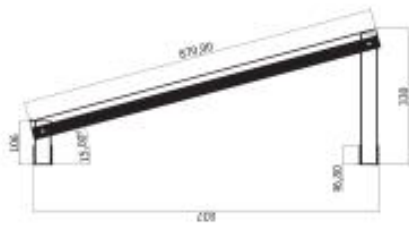

ECO SERIAL

15 DEGREE TRIANGLE SYSTEM

13 DEGREE PARTIAL TRIANGLE SYSTEM

L BRACKET SYSTEM

Side Connectable Profile
1820 999 gr/m

Side Connectable Profile
820-M02 776 gr/m

L Bracket

GROUND SYSTEMS