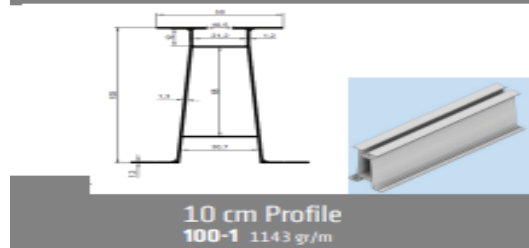

ECO SERIAL

15 DEGREE TRIANGLE SYSTEM

13 DEGREE PARTIAL TRIANGLE SYSTEM

L BRACKET SYSTEM

Side Connectable Profile
1820 999 gr/m

Side Connectable Profile
820-M02 776 gr/m

L Bracket

GROUND SYSTEMS