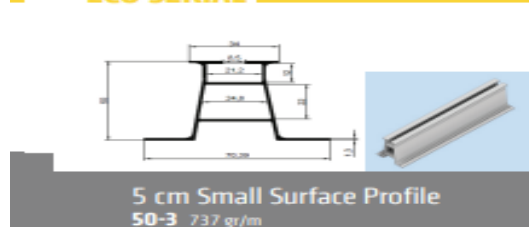

ECO SERIAL

15 DEGREE TRIANGLE SYSTEM

13 DEGREE PARTIAL TRIANGLE SYSTEM

L BRACKET SYSTEM

Side Connectable Profile
1820 999 gr/m

Side Connectable Profile
820-M02 776 gr/m

L Bracket

GROUND SYSTEMS