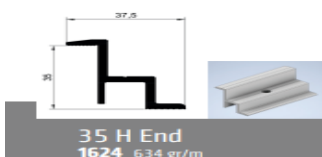

TILE ROOF SYSTEMS

ARK SERIAL

NEW GENERATION SERIAL

H-SERIAL