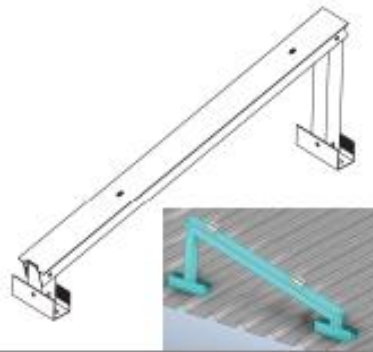

ECO SERIAL

15 DEGREE TRIANGLE SYSTEM

13 DEGREE PARTIAL TRIANGLE SYSTEM

L BRACKET SYSTEM

Side Connectable Profile
1820 999 gr/m

Side Connectable Profile
820-M02 776 gr/m

L Bracket

GROUND SYSTEMS