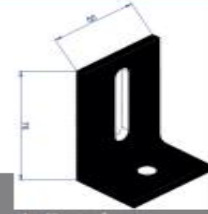

ECO SERIAL

15 DEGREE TRIANGLE SYSTEM

13 DEGREE PARTIAL TRIANGLE SYSTEM

L BRACKET SYSTEM

Side Connectable Profile
1820 999 gr/m

Side Connectable Profile
820-M02 776 gr/m

L Bracket

GROUND SYSTEMS