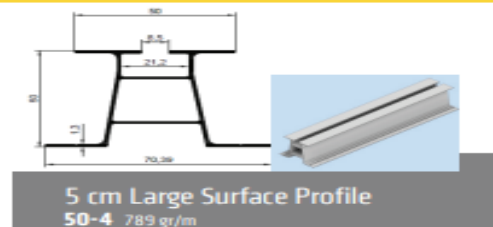

ECO SERIAL

15 DEGREE TRIANGLE SYSTEM

13 DEGREE PARTIAL TRIANGLE SYSTEM

L BRACKET SYSTEM

Side Connectable Profile
1820 999 gr/m

Side Connectable Profile
820-M02 776 gr/m

L Bracket

GROUND SYSTEMS