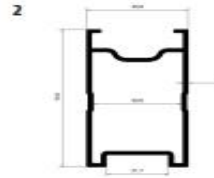

1642 1165 gr/m